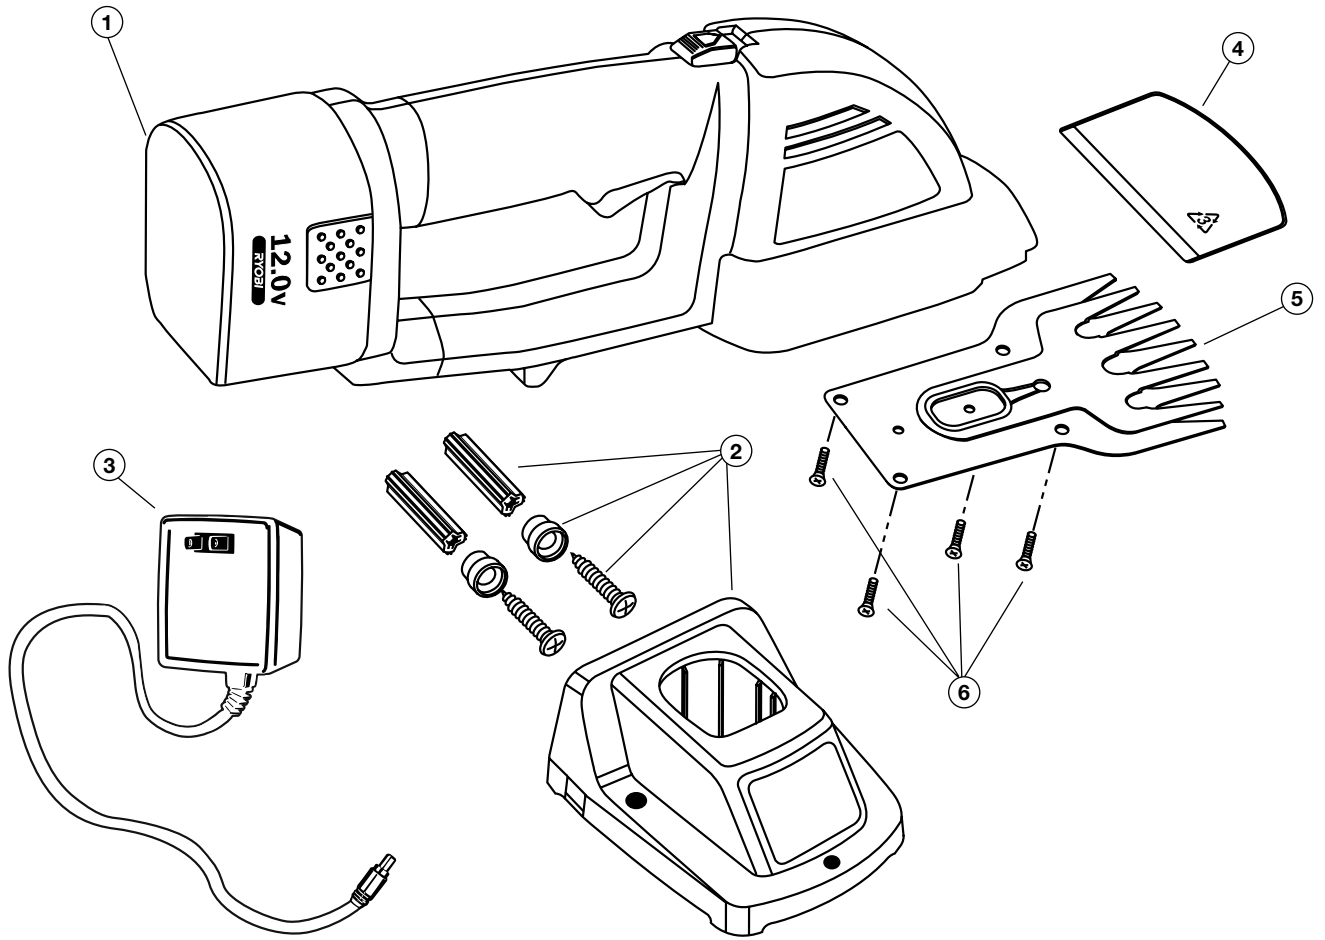

REPLACEMENT PARTS - MODEL GS12V
12 VOLT BATTERY GRASS SHEARS
(Serial Number 802100001 and greater)

Item	Part No.	Description
1	181918	12 Volt Battery
2	181919	Charging Stand
3	181925	12 Volt Charger (Model No. 4400101)
4	181955	Blade Cover
5	181954	Replacement Blade
6	181956	Blade Screw